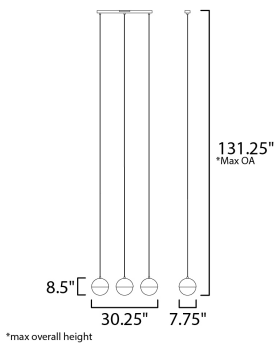

PRODUCT DESCRIPTION

Spun metal semi spheres finished in Satin Nickel, Metallic Gold or Matte Black, cap a Satin White glass shade. Installed into each fixture is an omni-directional LED bulb that evenly illuminates the glass while providing long life operation.

MEASUREMENTS

DIMENSION : 30.25" L x 30.25" W x 8.5" H
 MAX OAH : 130.25" OAH
 CANOPY : 4.75" W x 1.25" H x 25.25" L
 HANGING WEIGHT : 10.25 lb

LAMPING

INPUT VOLTAGE : 120V
 LUMENS : 1,890 Rated (1,350 Del.)
 BULB : 3 x 9W LED E26 Medium , 27W Total
 BULB INCLUDED : (Included)
 DIMMABLE : Triac CL
 CRI : 90+ CRI
 COLOR_TEMP : 3000K